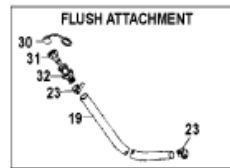

A= To Water Pickup
 B= To Block
 C= To Flush Attachment

1855

Parts List

Ref	Class	Part	Description	Qty	Comment	Footnote
1	32	863489	HOSE, Transmission Cooler to Chex	1		
2	21	864206A	CHECK VALVE ASSEMBLY	1		
3	32	864480	HOSE, Check Valve to "T" Fitting	1		
4	32	864620	HOSE	1		
5	32	863670	HOSE, Fuel Cooler to Water Distrib	1		
6	32	863490	HOSE, Water Drain Accumulator to	1		
7	22	864450	FITTING, Lower Distribution	1	(With Quick Connect Fittings)	
7	22	864989A.01	FITTING, Lower Distribution	1	(Without Quick Connect Fittings)	1
8	32	863491	HOSE, Distribution Fitting to "Y" Fit	1		
9	32	863456A	HOSE ASSEMBLY, Lower Circulati	1		1
10	32	863475	HOSE, Drain Accumulator to "T" Fi	1		1
11	32	864565	HOSE, Tee Fitting to Port Elbow	1	(INLINE)(With and Without Risers)	1
11	32	864565	HOSE, Tee Fitting to Port Elbow	1	(INLINE)(3 In. Risers and No Riser)	1
11	32	864968	HOSE, Tee Fitting to Port Elbow	1	(INLINE)(6 In. Risers) SN# 0M390	1
11	32	864568	HOSE, Tee Fitting to Port Elbow	1	(V-DRIVE)(Without Risers) SN# 0M3	1
11	32	864565	HOSE, Tee Fitting to Port Elbow	1	(V-DRIVE)(With Risers) SN# 0M39	1
11	32	864568	HOSE, Tee Fitting to Port Elbow	1	(V-DRIVE)(3 In. Risers and No Ris	1
11	32	864971	HOSE, Tee Fitting to Port Elbow	1	(V-DRIVE)(6 In. Risers) SN# 0M39	1
12	32	864566	HOSE, Tee Fitting to Starboard Elb	1	(INLINE)(With and Without Risers)	1
12	32	864566	HOSE, Tee Fitting to Starboard Elb	1	(INLINE)(3 In. Risers and No Riser)	1
12	32	864969	HOSE, Tee Fitting to Starboard Elb	1	(INLINE)(6 In. Risers) SN# 0M390	1
12	32	864569	HOSE, Tee Fitting to Starboard Elb	1	(V-DRIVE)(Without Risers) SN# 0M3	1
12	32	864566	HOSE, Tee Fitting to Starboard Elb	1	(V-DRIVE)(With Risers) SN# 0M39	1
12	32	864569	HOSE, Tee Fitting to Starboard Elb	1	(V-DRIVE)(3 In. Risers and No Ris	1
12	32	864972	HOSE, Tee Fitting to Starboard Elb	1	(V-DRIVE)(6 In. Risers) SN# 0M39	1
13	32	863459	HOSE, Thermostat Housing to Start	1		
14	32	864393	HOSE, Thermostat Housing to Port I	1		
15	32	864477	HOSE, Sea Water Pump to "T" Fitt	1		
16	32	864478	HOSE, T Fitting To Trans Cooler	1	(Cut To Fit)	1
17	22	862225	FITTING, Pushlock	4		
18	32	862317	HOSE, Cyl. Blk. Drain to Dist. Fittin	2	(Port-24 In.) (Stbd-17 In.)	
19	32	42850	HOSE, (.44.00 Inches Bulk)	1	(Cut to Fit.)	
20	25	62702	O-RING, (.301 x .070)	2		
21	22	863478	FITTING, Tee	1		1
22	22	862993	FITTING, Drain	3		
23	54	815504212	CLAMP, Worm Gear, Hose	2		
24	54	815504216	CLAMP, Worm Gear, Hose	AR		
25	54	815504222	CLAMP, Worm Gear, Hose	2		
26	54	815504228	CLAMP, Worm Gear, Hose	1		
27	54	815504232	CLAMP, Worm Gear, Hose	AR		
28	22	862993	FITTING, Male Quick Connector (T	2		