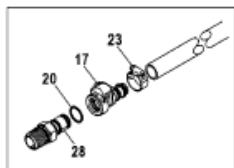

A= To Water Pickup
 B= To Block
 C= To Flush Attachment

1855

Parts List

Ref	Class	Part	Description	Qty	Comment	Footnote
1	32	863489	HOSE, Transmission Cooler to Chex	1		
2	21	864206A	CHECK VALVE ASSEMBLY	1		
3	32	864480	HOSE, Check Valve to "T" Fitting	1		
4	32	864620	HOSE	1		
5	32	863670	HOSE, Fuel Cooler to Water Distrib	1		
6	32	863490	HOSE, Water Drain Accumulator to	1		
7	22	864450	FITTING, Lower Distribution	1	(With Quick Connect Fittings)	
7	22	864989A.01	FITTING, Lower Distribution	1	(Without Quick Connect Fittings)	1
8	32	863491	HOSE, Distribution Fitting to "Y" Fit	1		
9	32	863456A	HOSE ASSEMBLY, Lower Circulati	1		1
10	32	863475	HOSE, Drain Accumulator to "T" Fi	1		1
11	32	864565	HOSE, Tee Fitting to Port Elbow	1	(INLINE)(With and Without Risers)	1
11	32	864565	HOSE, Tee Fitting to Port Elbow	1	(INLINE)(3 In. Risers and No Riser)	1
11	32	864968	HOSE, Tee Fitting to Port Elbow	1	(INLINE)(6 In. Risers) SN# 0M390	1
11	32	864568	HOSE, Tee Fitting to Port Elbow	1	(V-DRIVE)(Without Risers) SN# 0M3	1
11	32	864565	HOSE, Tee Fitting to Port Elbow	1	(V-DRIVE)(With Risers) SN# 0M39	1
11	32	864568	HOSE, Tee Fitting to Port Elbow	1	(V-DRIVE)(3 In. Risers and No Ris	1
11	32	864971	HOSE, Tee Fitting to Port Elbow	1	(V-DRIVE)(6 In. Risers) SN# 0M39	1
12	32	864566	HOSE, Tee Fitting to Starboard Elb	1	(INLINE)(With and Without Risers)	1
12	32	864566	HOSE, Tee Fitting to Starboard Elb	1	(INLINE)(3 In. Risers and No Riser)	1
12	32	864969	HOSE, Tee Fitting to Starboard Elb	1	(INLINE)(6 In. Risers) SN# 0M390	1
12	32	864569	HOSE, Tee Fitting to Starboard Elb	1	(V-DRIVE)(Without Risers) SN# 0M3	1
12	32	864566	HOSE, Tee Fitting to Starboard Elb	1	(V-DRIVE)(With Risers) SN# 0M39	1
12	32	864569	HOSE, Tee Fitting to Starboard Elb	1	(V-DRIVE)(3 In. Risers and No Ris	1
12	32	864972	HOSE, Tee Fitting to Starboard Elb	1	(V-DRIVE)(6 In. Risers) SN# 0M39	1
13	32	863459	HOSE, Thermostat Housing to Start	1		
14	32	864393	HOSE, Thermostat Housing to Port I	1		
15	32	864477	HOSE, Sea Water Pump to "T" Fitt	1		
16	32	864478	HOSE, T Fitting To Trans Cooler	1	(Cut To Fit)	1
17	22	862225	FITTING, Pushlock	4		
18	32	862317	HOSE, Cyl. Blk. Drain to Dist. Fittin	2	(Port-24 In.) (Stbd-17 In.)	
19	32	42850	HOSE, (.44.00 Inches Bulk)	1	(Cut to Fit.)	
20	25	62702	O-RING, (.301 x .070)	2		
21	22	863478	FITTING, Tee	1		1
22	22	862993	FITTING, Drain	3		
23	54	815504212	CLAMP, Worm Gear, Hose	2		
24	54	815504216	CLAMP, Worm Gear, Hose	AR		
25	54	815504222	CLAMP, Worm Gear, Hose	2		
26	54	815504228	CLAMP, Worm Gear, Hose	1		
27	54	815504232	CLAMP, Worm Gear, Hose	AR		
28	22	862993	FITTING, Male Quick Connector (T	2		